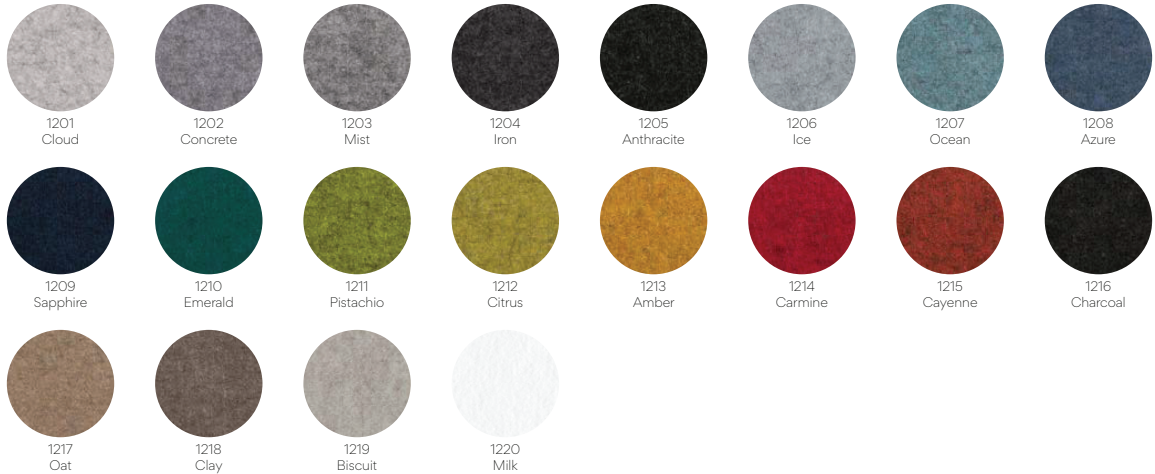

ARCHI felt ecoPET 12 mm

EN The high-quality PET sound panels are robust, durable, and have a slightly textile surface that can be washed. They have excellent sound-absorbing properties, are flame-resistant and recyclable.

DE Hochwertige PET-Akustikplatten sind massiv, strapazierfähig, mit einer leicht textilen Oberfläche, die gewaschen werden kann. Sie haben hervorragende Schalldämmeigenschaften, sind schwer entflammbar und können recycelt werden.

ARCHI felt ecoPET properties

Measurements

2800 mm × 1200 mm × 12 mm

gross size

Flammability Class

B-s1,d0

Acoustic values

Mounting method	Directly on the wall	50 mm cavity	50 mm cavity + 50 mm rockwool	100 mm cavity	100 mm cavity + 100 mm rockwool
NRC (100–5000 Hz)	0.40	0.75	0.95	0.80	1.00
aw (100–5000 Hz)	0.25	0.60	1.00	0.80	0.95
Acoustic Class	D	C	A	B	A